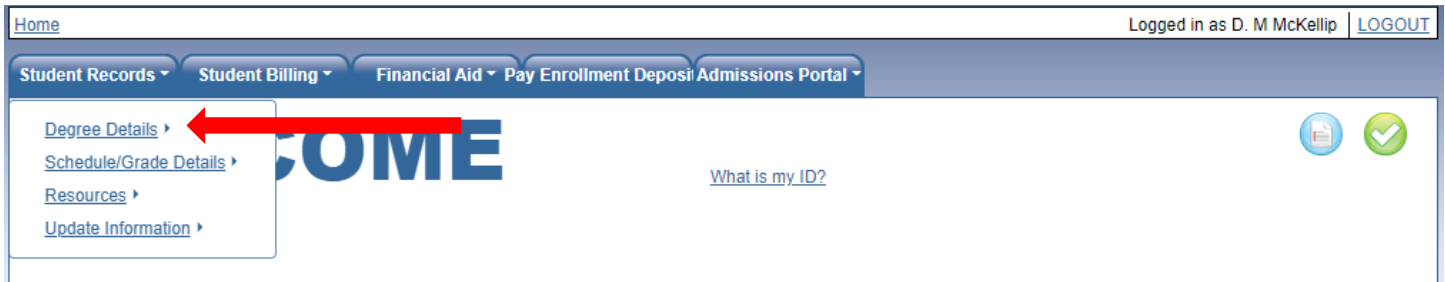

Purpose: To be able to view and Interpret evaluated transfer credit using the transfer credit detail screen.

Process:

- 1) Log into your EmpowerMe account.
- 2) Select *Student Records*.

- 3) Select *Degree Details*.

- 4) Select *Unofficial Transcript*.

- 5) Look for the section in the unofficial transcript entitled (Undergraduate Transfer Classes).

(Undergraduate Transfer Classes)				
School	Course/Our Course	Course Name	Grade	Credits
University of Toledo	ANTH2800	Cultural Anthropology	T	3
	SOC 211	CULTURAL DIVERSITY		
University of Toledo	ENGL1110	COLLEGE COMPOSITION I	T	3
	ENG 101	ENGLISH COMP I		